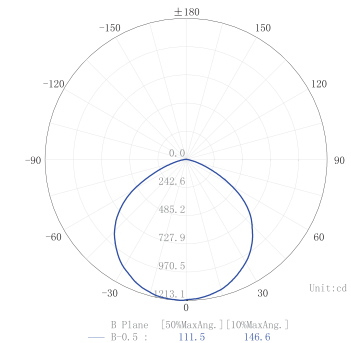

IMT47226

IMT47228

Important User Advice

- This Product is Class I and must be Earthed.
- Use a tool to tight or loose the screw then adjust the angle of the lamp
- Replace any broken or damaged glass as soon as possible.
- Ensure all seals are intact and operational after fitting or maintenance.
- Do not cover it with paper or cloth.
- Take off from flammable materials.
- Do not wash the lamp.
- Do not use the lamp where the ambient temperature is over 45°C.
- Keeping your eyes with a security distance, the light could cause damage.
- This product has no user serviceable parts.
- Clean with a damp cloth and dry with a lint free cloth or kitchen towel.
- The light source of this luminaire is not replaceable; when the light source reaches its end of life the whole luminaire shall be replaced
- Terminal block is not included.
- The external flexible cable or cord of this luminaire cannot be replaced; if the cord is damaged, the luminaire shall be destroyed.

Patented Product, Counterfeiting Not Allowed.