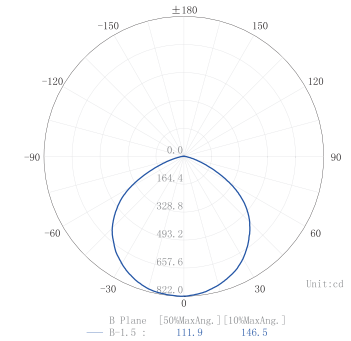

IMT47225

IMT47227