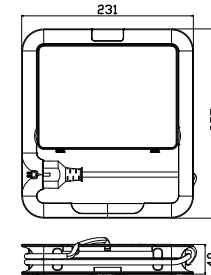

IMT47226

IMT47228

Important User Advice

- This Product is Class I and must be Earthed.
- Use a tool to tight or loose the screw then adjust the angle of the lamp
- Replace any broken or damaged glass as soon as possible.
- Ensure all seals are intact and operational after fitting or maintenance.
- Do not cover it with paper or cloth.
- Take off from flammable materials.
- Do not wash the lamp.
- Do not use the lamp where the ambient temperature is over 45°C.
- Keeping your eyes with a security distance, the light could cause damage.
- This product has no user serviceable parts.
- Clean with a damp cloth and dry with a lint free cloth or kitchen towel.
- The light source of this luminaire is not replaceable; when the light source reaches its end of life the whole luminaire shall be replaced
- Terminal block is not included.
- The external flexible cable or cord of this luminaire cannot be replaced; if the cord is damaged, the luminaire shall be destroyed.

Patented Product, Counterfeiting Not Allowed.