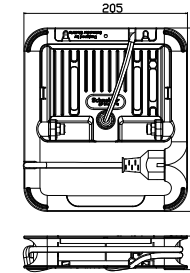

IMT47225

IMT47227