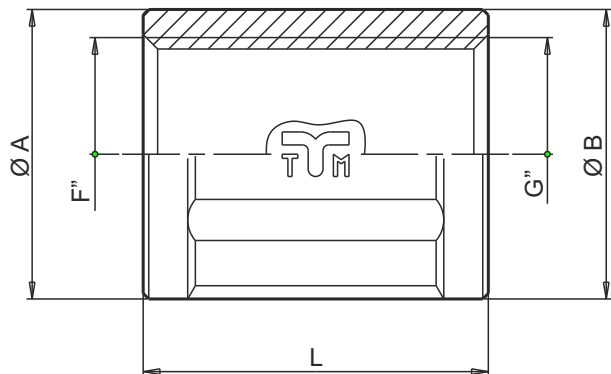

TIEMME

RACCORDERIA GENERICA GENERIC FITTINGS

Serie 1550

Raccordo dritto femmina/femmina
Straight female connector

La raccorderia generica Tiemme si adatta ad ogni tipo di impianto idraulico domestico e commerciale, applicazioni industriali ed agricole, impianti di riscaldamento, igienico sanitari e generalmente con ogni fluido non corrosivo.

The brass generic fittings are suitable for domestic and commercial plumbing, industrial, agricultural application and generally with every non aggressive fluid.

Tabella dimensioni
Sizes table

F	G	CODICE / CODE	L	ØA	ØB
1/4"	1/4"	1550G000202	22,0	16,8	16,8
3/8"	3/8"	1550G000303	23,0	22	22
1/2"	3/8"	1550G000403	24,5	27	21,5
1/2"	1/2"	1550G000404	31,0	26	26
3/4"	1/2"	1550G000504	25,0	35	27
3/4"	3/4"	1550G000505	33,0	32	32
1"	1/2"	1550G000604	30,0	42	27
1"	3/4"	1550G000605	30,5	42	32
1"	1"	1550G000606	39,0	40	40
1 1/4"	1"	1550G000706	43,5	51	42
1 1/4"	1 1/4"	1550G000707	45,0	50	50
1 1/2"	1 1/2"	1550G000808	50,0	57	57
2"	2"	1550G000909	58,0	72	72
2 1/2"	2 1/2"	1550G001010	65,0	89	89
3"	3"	1550G001111	70,0	103	103
4"	4"	1550G001212	80,0	130	130

Caratteristiche Tecniche

Temperatura max di esercizio: 200°C
Temperatura min di esercizio: -20°C
Pressione max di esercizio: 30 bar
Filettature: femmina UNI ISO 228

Technical Features

Maximum temperature: 200°C
Minimum temperature: -20°C
Maximum operating pressure: 30 bar
Threads: female UNI ISO 228

Descrizione

Corpo

Materiale

Ottone CW617N - EN12165

Description

Body