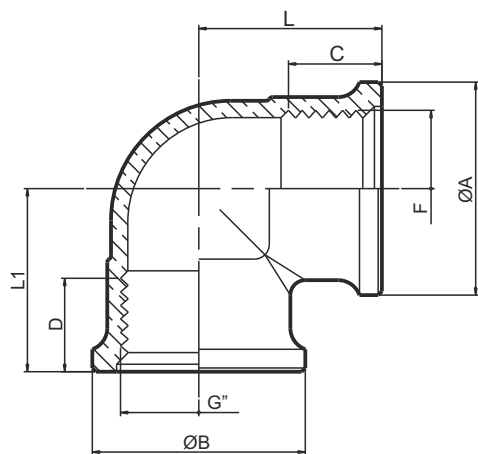

Description

Body

Material

CW617N - EN12165 brass

Caratteristiche Tecniche

Temperatura max di esercizio: 200°C
Temperatura min di esercizio: -20°C
Pressione max di esercizio: 30 bar
Filettature: femmina UNI ISO 228

Technical Features

Maximum temperature: 200°C
Minimum temperature: -20°C
Maximum operating pressure: 30 bar
Threads: female UNI ISO 228

Tabella dimensioni
Sizes table

| F | G | CODICE / CODE | L | L1 | ØA | ØB | C | D |
|-------|-------|---------------|------|------|------|------|------|------|
| 3/8" | 3/8" | 1500298 | 21,5 | 21,5 | 23 | 23 | 10,0 | 10,0 |
| 1/2" | 3/8" | 1500508 | 25,5 | 24 | 28 | 21,7 | 15,0 | 11,5 |
| 1/2" | 1/2" | 1500018 | 24,5 | 24,5 | 28,5 | 28,5 | 12,5 | 12,5 |
| 3/4" | 1/2" | 1500149 | 29,5 | 28 | 34,0 | 27,2 | 16,5 | 15,0 |
| 3/4" | 3/4" | 1500015 | 30 | 30 | 35 | 35 | 15,0 | 15,0 |
| 1" | 3/4" | 1500111 | 37 | 35 | 41,5 | 34,0 | 19,5 | 16,5 |
| 1" | 1" | 1500017 | 36 | 36 | 42 | 42 | 15,5 | 15,5 |
| 1"1/4 | 1" | 1500340 | 42,5 | 42 | 51 | 43 | 21,0 | 19,0 |
| 1"1/4 | 1"1/4 | 1500067 | 42,5 | 42,5 | 51 | 51 | 21,0 | 21,0 |
| 1"1/2 | 1"1/2 | 1500117 | 47,5 | 47,5 | 58 | 58 | 23,0 | 23,0 |
| 2" | 2" | 1500121 | 55 | 55 | 70 | 70 | 25,0 | 25,0 |
| 3" | 3" | 1500485 | 75 | 75 | 99 | 99 | 30,0 | 30,0 |
| 4" | 4" | 1500515 | 91 | 91 | 124 | 124 | 33,0 | 33,0 |