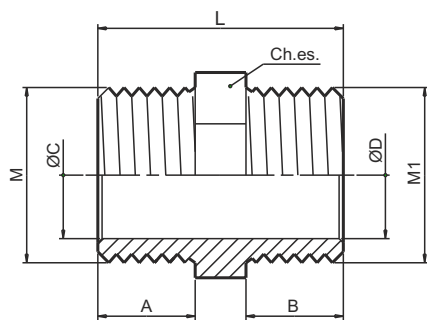

Descrizione	Materiale	Trattamento	Caratteristiche Tecniche
Corpo	Ottone CW617N - EN12164 OPPURE Ottone CW617N - EN12165	Nichelato Nichelato	Temperatura max di esercizio : 200°C Temperatura min di esercizio : -20°C Pressione max di esercizio : 30 bar Filettature : maschio UNI ISO 228
Description	Material	Treatment	Technical Features
Body	CW617N - EN12164 brass OR CW617N - EN12165 brass	Nickel-plated Nickel-plated	Maximum temperature : 200°C Minimum temperature : -20°C Maximum operating pressure : 30 bar Threads : male UNI ISO 228

Tabella dimensioni Sizes table

M	M1	CODICE CODE	CODICE CODE	L	A	B	ØC	ØD	Ch.es.	MATERIALE MATERIAL
1/4"	1/4"	1552N000202	150 0536	22,5	8,5	9	8,2	8,0	14	CW617N
3/8"	1/4"	1552N000302	150 0550	23,0	10	9	12,0	8,0	17	CW617N
3/8"	3/8"	1552N000303	150 0432	24,0	10	10	12,0	12,0	17	CW617N
1/2"	3/8"	1552N000403	150 0196	23,5	10,5	9	15,0	12,0	21	CW617N
1/2"	1/2"	1552N000404	150 0036	25,0	10,5	10,5	15,0	15,0	21	CW617N
3/4"	1/2"	1552N000504	150 0124	27,0	11,5	10,5	20,0	15,0	27	CW617N
3/4"	3/4"	1552N000505	150 0084	28,0	11,5	11,5	20,5	20,5	27	CW617N
1"	1/2"	1552N000604	150 0205	33,0	15	11,5	25,5	15,0	34	CW617N
1"	3/4"	1552N000605	150 0157	29,5	13	11	25,5	20,5	34	CW617N
1"	1"	1552N000606	150 0070	36,5	15	15	25,5	25,5	34	CW617N
1 1/4"	1"	1552N000706	150 0318	40,0	16	15	32,0	25,5	42	CW617N
1 1/4"	1 1/4"	1552N000707	150 0207	41,5	16	16	34,0	34,0	46	CW617N
1 1/2"	1 1/4"	1552N000807	150 0396	45,0	17	16	39,0	32,0	48	CW617N
1 1/2"	1 1/2"	1552N000808	150 0267	46,0	17	17	39,0	39,0	48	CW617N
2"	1 1/2"	1552N000908	150 0228	52,0	21	17	50,0	39,0	60	CW617N
2"	2"	1552N000909	150 0429	56,0	21	21	50,0	50,0	60	CW617N
2 1/2"	1 1/2"	1552N001008	150 0616	61,0	27	20	63,0	39,0	Ott.76	CW617N
2 1/2"	2 1/2"	1552N001010	150 0574	68,0	27	27	63,0	63,0	Ott.76	CW617N
3"	3"	1552N001111	150 0621	75,0	30	30	74,0	74,0	Ott.89	CW617N
4"	4"	1552N001212	150 0617	90,0	36	36	98,0	98,0	Ott.115	CW617N