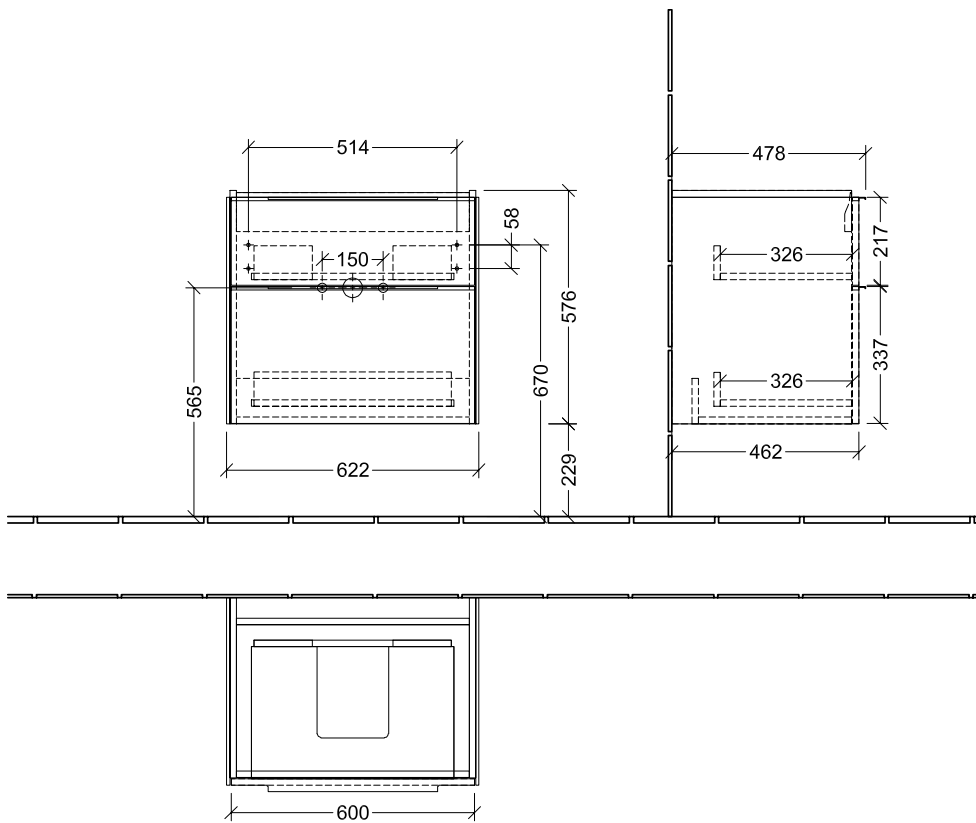

BATHROOM FURNITURE SUBWAY 3.0

PRODUCT INFORMATION

1. POSITION

Article number	C57600VR
Article title	Villeroy & Boch Subway 3.0 Vanity unit, 2 pull-out compartments, 622 x 576 x 478 mm, Graphite
Product designation	Vanity unit
Collection	Subway 3.0
PROJECTS	■ DESIGN
Assembly / Assembly type	wall-mounted
Type of opening	2 pull-out compartments
Equipment	2 x pull-out compartment with non-slip mat , 1 x accessory dish (small)
Scope of delivery	1 x vanity unit , 1 x fastening set
Position of washbasin	washbasin on the middle
Ordering information	Please order specified washbasin separately. It is not always possible to cancel or alter orders!
Depth in mm	478
Width in mm	622
Height in mm	576
Depth with handle mm	478
Depth without handle mm	462
Weight in kg	26,94
express delivery	Yes
Suitable for	selected vanity washbasins
Function	with SoftClosing
Material front	Chipboard
Surface of front	Paint
Material body	Chipboard
Surface of body	Paint
Other material	Handle: aluminium
Other surfaces	Handle: glossy
Type of handles	Handle
EAN number	4062373840511

COLOUR

COLOUR DESIGNATION

Graphite

TECHNICAL DRAWINGS

C57600VR

Subway 3.0
C5760

V01 / 08.12.2020